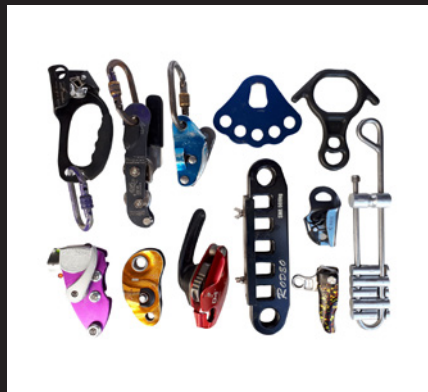

## ROPE RIGGING

Large selection of pulleys, descender, progress capture devices, ascenders and rope clamps.

New, rated low stretch people ropes, Climbing slings.

Connectors - carabiners, shackles, Vectran soft shackles

Ratchet straps

Selection of dynamic, low stretch and no stretch ropes

Industrial padded slings

Steel strops

Variety of slings

Custom made "Wonder" winch - dual drum Capstan...

Electric chain hoists and controller

Chain blocks- extended length chain

Lever hoists

Block and tackle & heavy steel pulleys

A full range of job specific harnesses

Safety PPE

Wide range of Rope access equipment

Large variety of connectors

Pulleys

Frame kits

Ground anchors

Jonesy decks

Clamps

Adjustable Chain slings

The right tool for the job

On set standby trolley

Big wall rock climbing rack