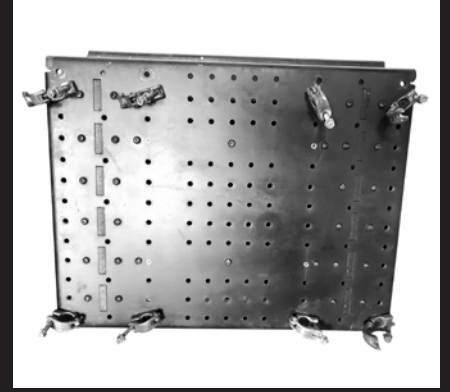

On set standby trolley with shelves and pipe rack

**If you dream it, we will do it!**

300 x 300 HD truss, six way corners and specialised fittings

300 x 300 HD truss, six way corners and specialised fittings

Manitou bracket - cheese plate

Thick wall aluminium pipes

Specialised scaffolding connectors

Euroklemp

Custom made pipe connectors

Scaffolding

Apple boxes and packing

Huge selection of ladders