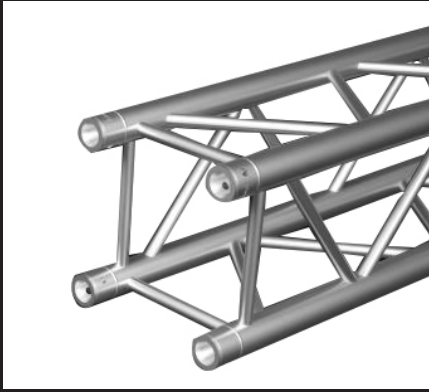

300 x 300 HD truss, six way corners and specialised fittings