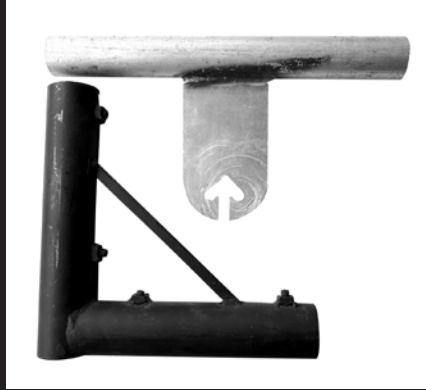

Ratchet straps

Selection of dynamic, low stretch and no stretch ropes

Industrial padded slings

Steel strops

Variety of slings

Custom made "Wonder" winch - dual drum Capstan...

Electric chain hoists and controller

Chain blocks- extended length chain

Lever hoists

Block and tackle & heavy steel pulleys

A full range of job specific harnesses

Safety PPE

Wide range of Rope access equipment

Large variety of connectors

Pulleys

Frame kits

Ground anchors

Jonesy decks

Clamps

Adjustable Chain slings

The right tool for the job

On set standby trolley

Big wall rock climbing rack