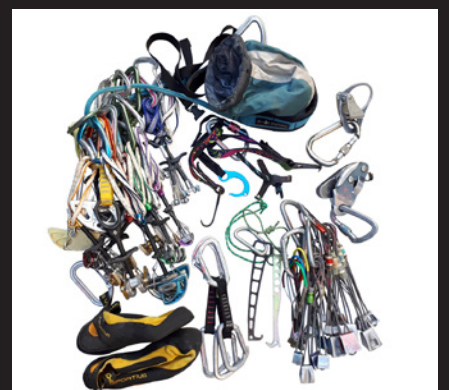

Chain blocks- extended length chain

Lever hoists

Block and tackle & heavy steel pulleys

A full range of job specific harnesses

Safety PPE

Wide range of Rope access equipment

Large variety of connectors

Pulleys

Frame kits

Ground anchors

Jonesy decks

Clamps

Adjustable Chain slings

The right tool for the job

On set standby trolley

Big wall rock climbing rack